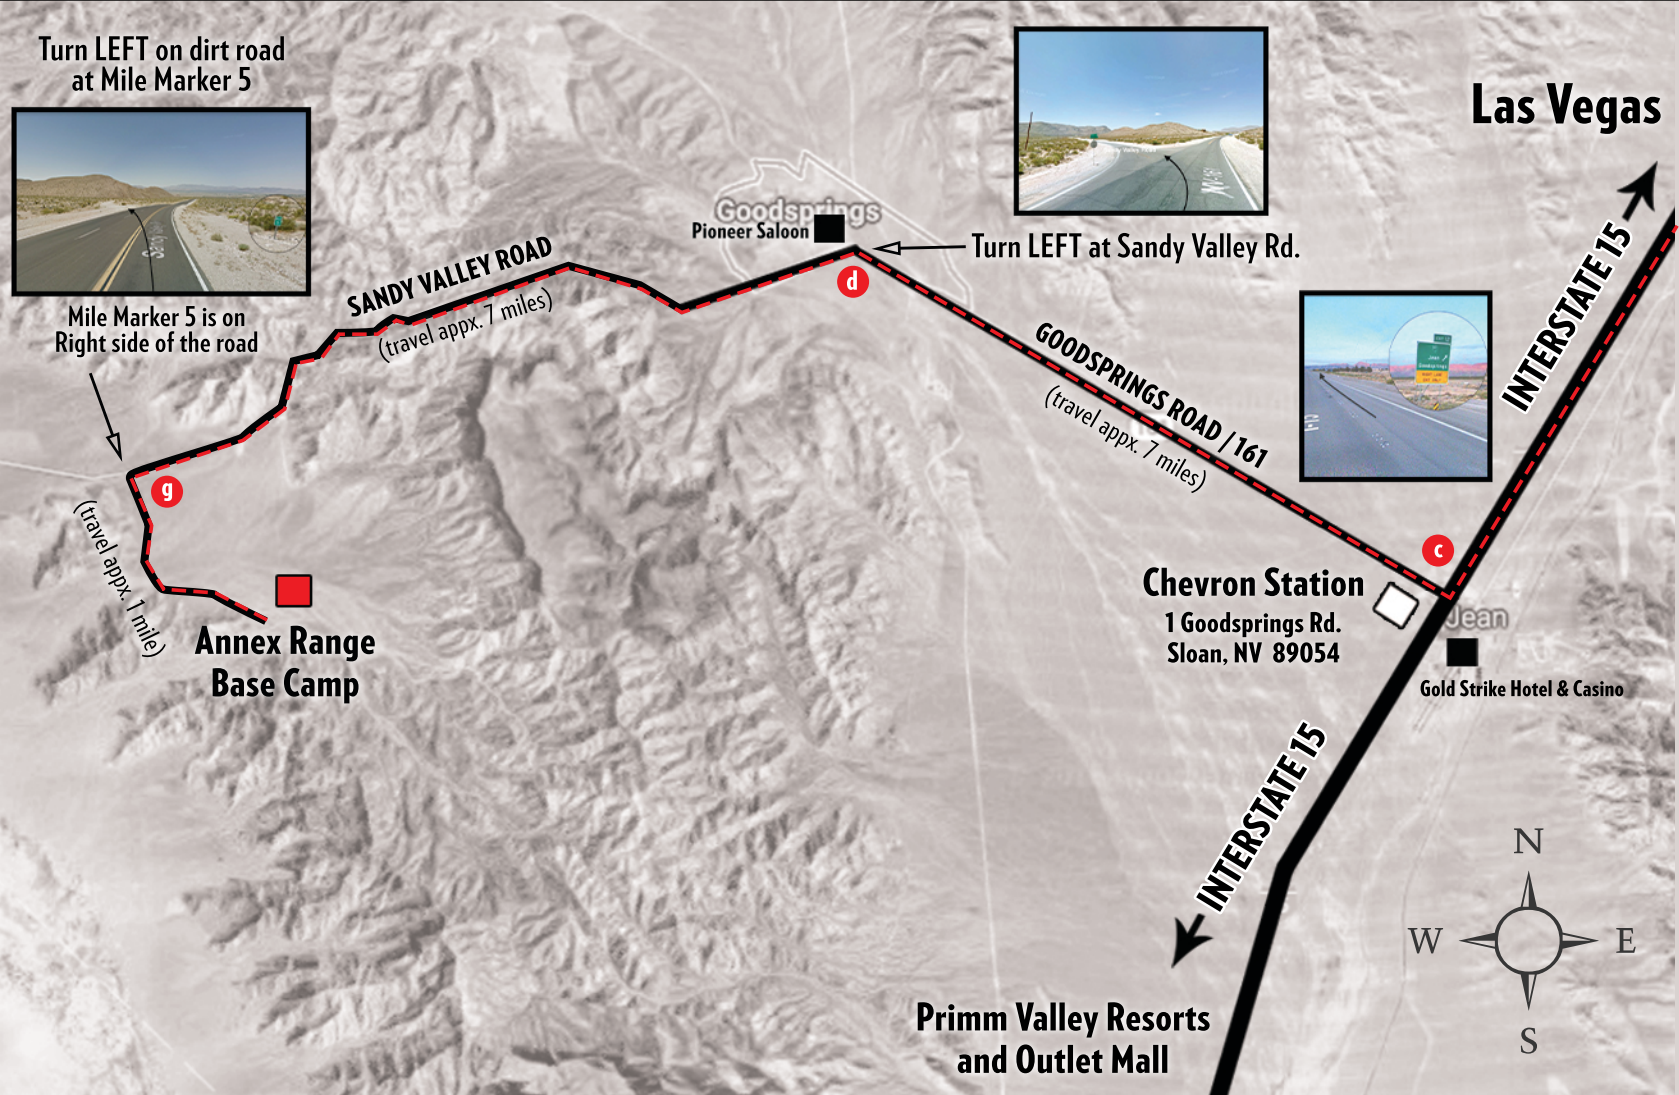

PIONEER ANNEX RANGE COMPLEX (PARC)

THE "PFC ANNEX" RANGE

DIRECTIONS:

- a. Follow I-15 South
- b. Take EXIT 12 - turn right onto Goodsprings Road RT161
- c. Follow Goodsprings Road for approximately 7 miles
- d. Turn left onto Sandy Valley Road
- e. Stay on Sandy Valley Road for approximately 7 miles
- f. Look for Mile Marker 5 on right
- g. Turn left onto PARC range access road
- h. Range is approximately 1 mile in