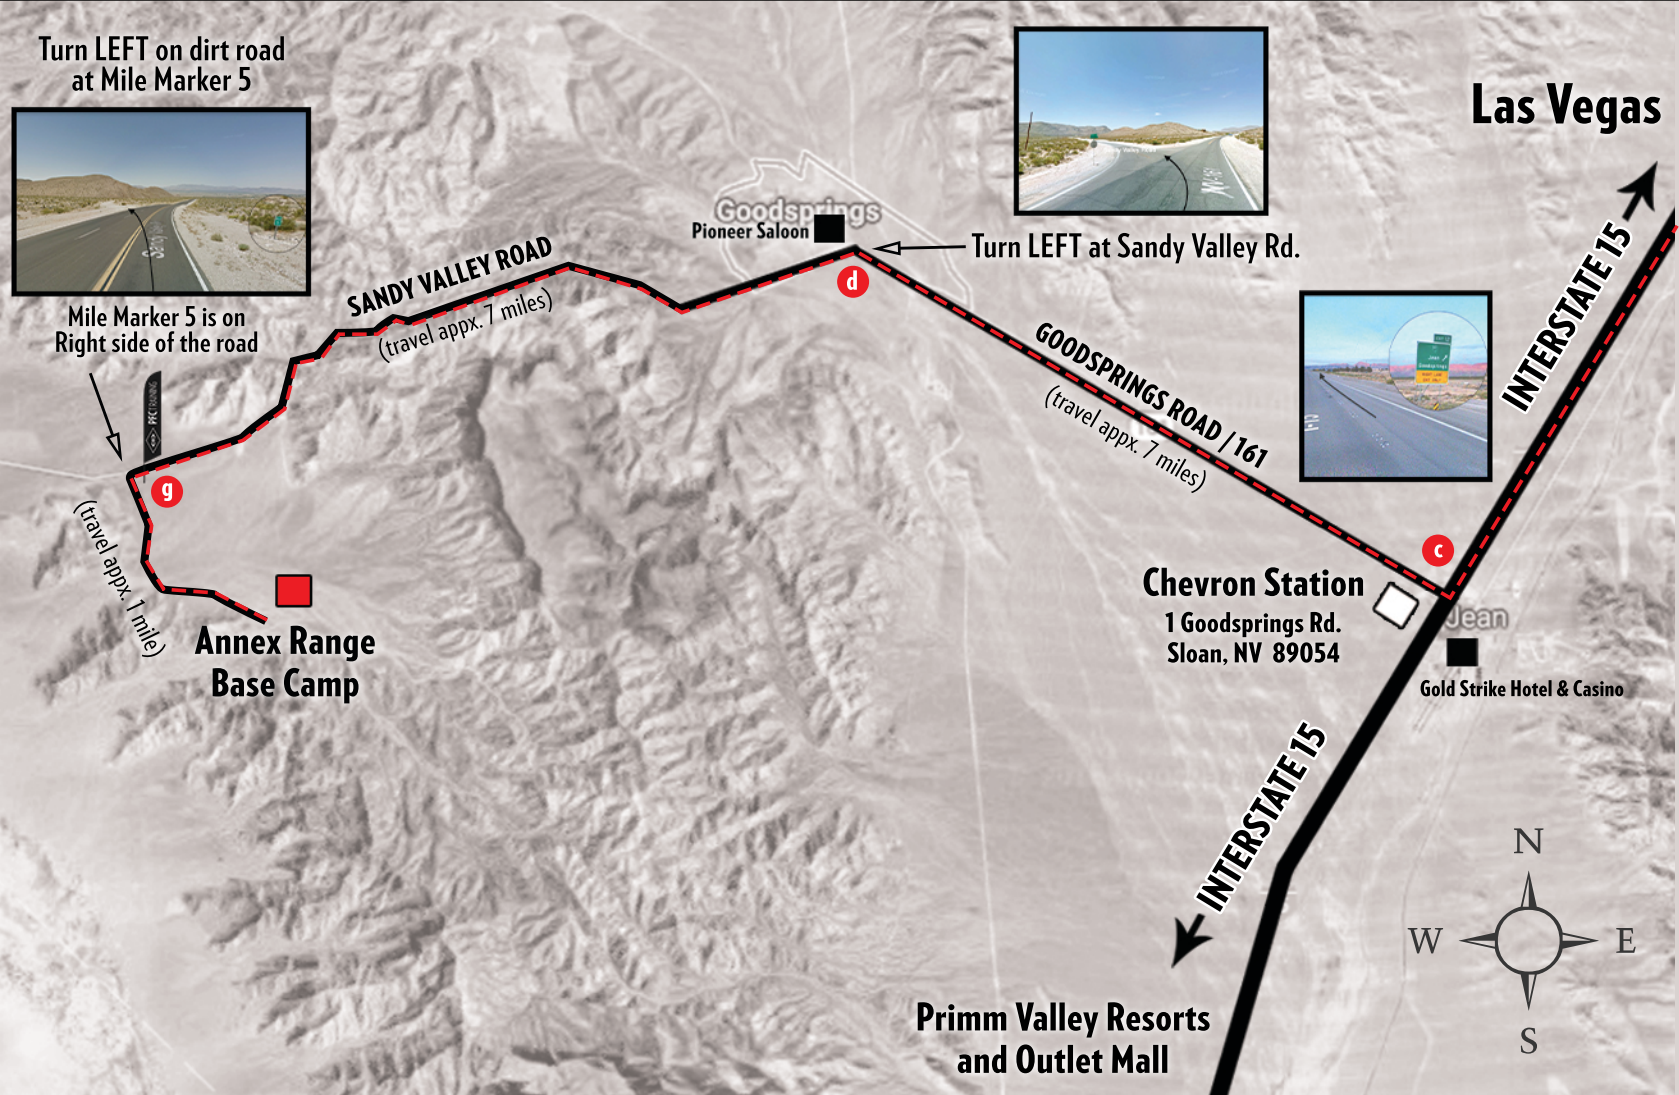

PIONEER ANNEX RANGE COMPLEX (PARC)

THE "PFC ANNEX" RANGE

DIRECTIONS:

- a. Follow I-15 South
- b. Take EXIT 12 - turn right onto Goodsprings Road RT161
- c. Follow Goodsprings Road for approximately 7 miles
- d. Turn left onto Sandy Valley Road
- e. Stay on Sandy Valley Road for approximately 7 miles
- f. Look for Mile Marker 5 on right or PFC Range Flag at dirt road entrance on left
- g. Turn left onto PARC range access road
- h. Range is approximately 1 mile in